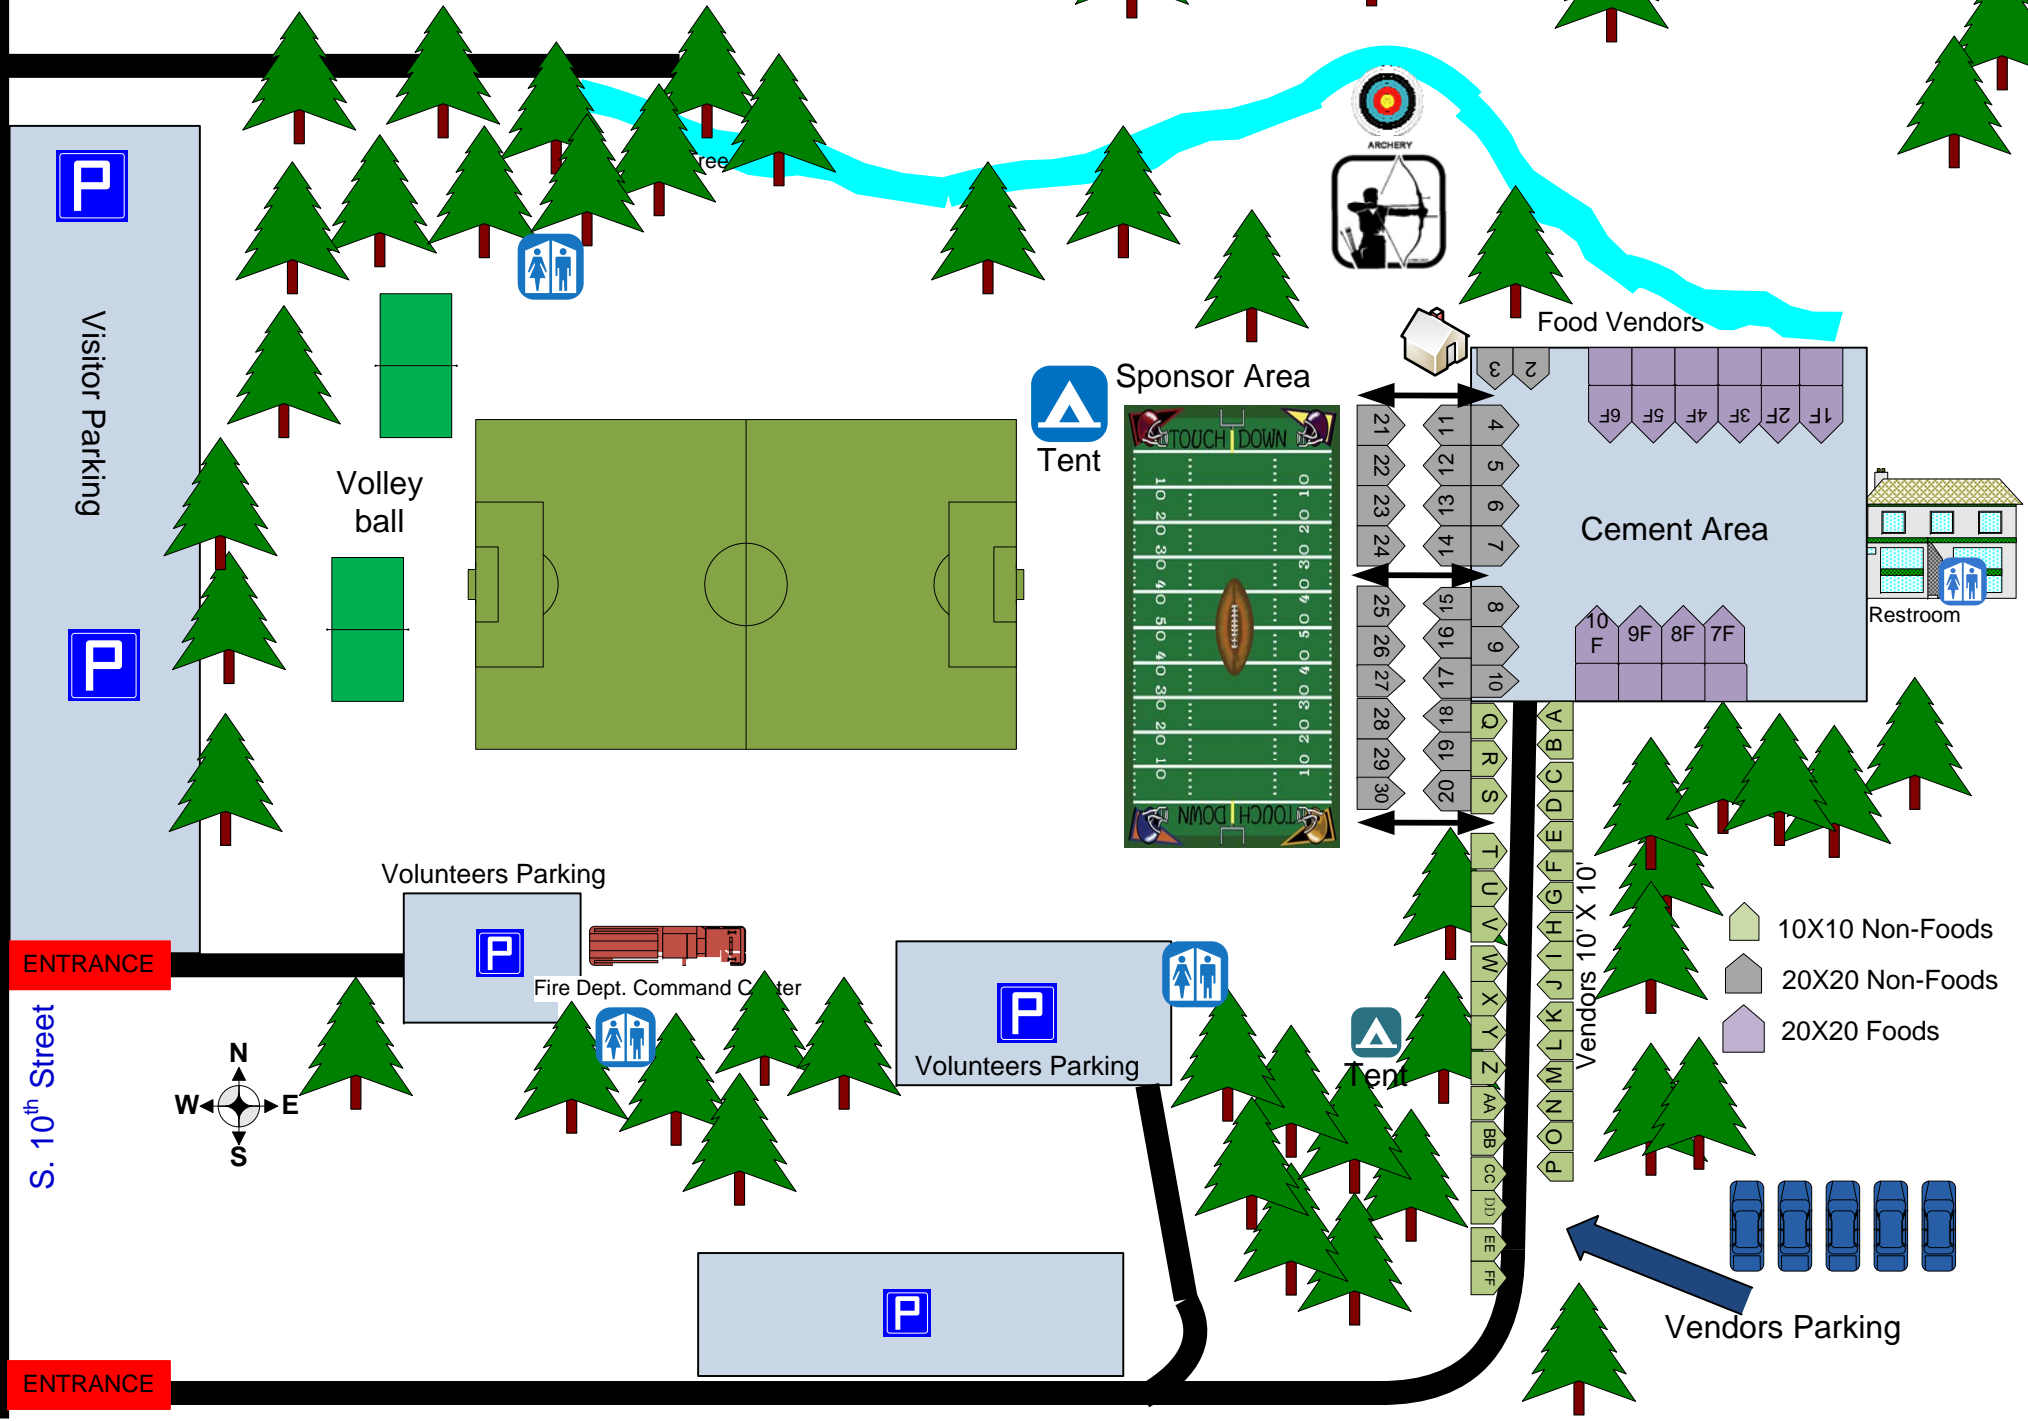

Silver Creek Park

3001 S 10th St,
Manitowoc, WI 54220.

-  10X10 Non-Foods
-  20X20 Non-Foods
-  20X20 Foods

Vendors Parking